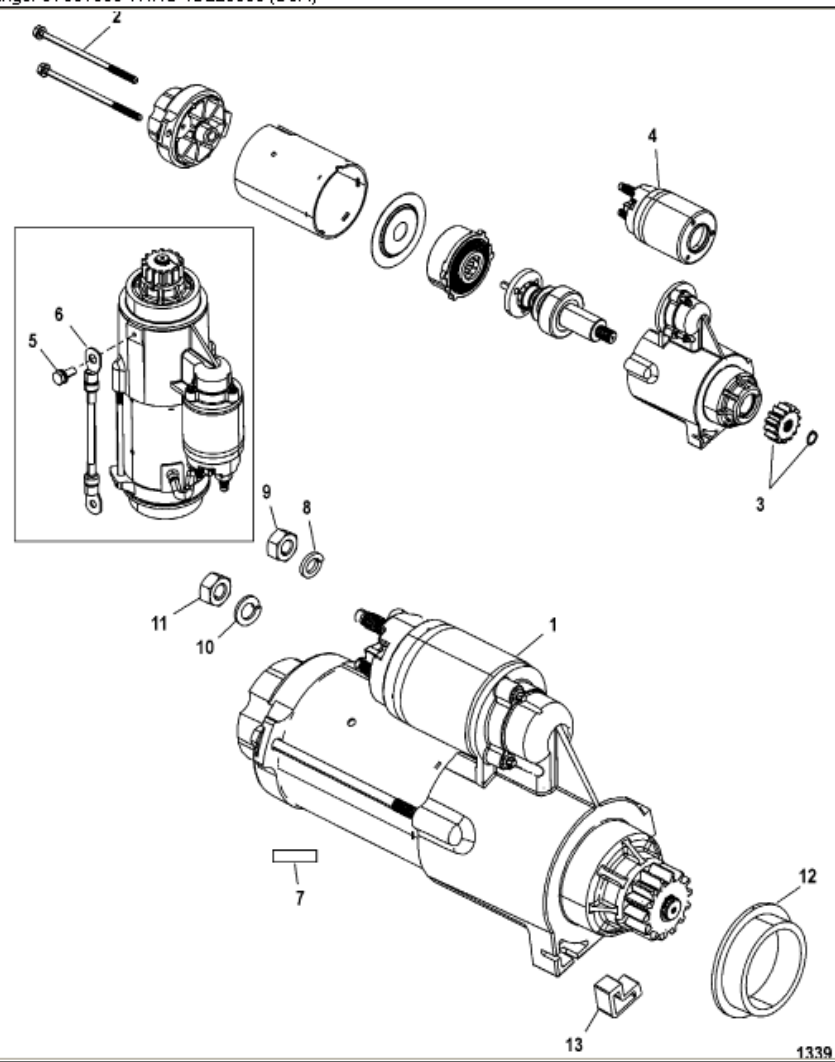

Parts List						
Ref	Class	Part	Description	Qty	Comment	Footnote
1	50	853329T	STARTER ASSEMBLY	1	SN# 0T960098 & Below	
1	50	892339T	STARTER ASSEMBLY	1	SN# 0T960099 & Up	
2	10	803005	THRU BOLT	2		
3	43	880805A	GEAR KIT	1		
4		809463A	SOLENOID KIT	1		
5	10	69035	SCREW AND LOCKWASHER, (.25	1		
6	84	93388A	CABLE ASSEMBLY, Black	1		
7	37	827282	DECAL, Warning, High Voltage	1		
8	13	40025	LOCKWASHER, (M5)	1		
9	11	40021	NUT, (M5-0.8)	1		
10	13	26993	LOCKWASHER, (.312)	1		
11	11	40021	NUT, (M8)	1		
12		56703	COLLAR	2		
13		879845	STOP	1		

1339